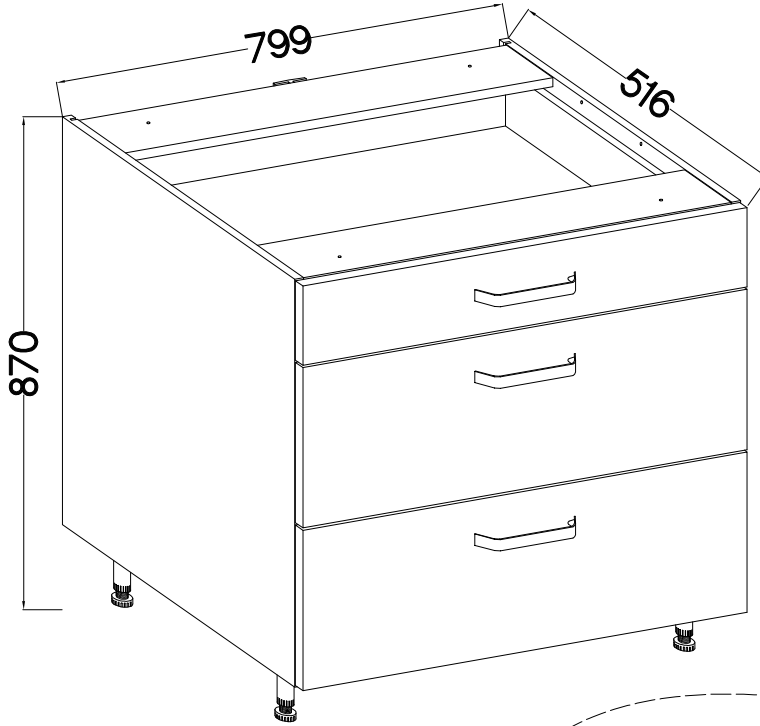

# 80 D 3S BB Premium Box

L=160mm S 3	M4x22mm U 6						
11A 3	11B 2	11C 3	11D 1	11E 6			
11F 4	11G 6	11H 4	+6.3x13mm M3 12	+4.0x16mm P1 12	+3.5x13mm P5 24	+3.0x16mm P11 12	

Ersatzteil Nummer	Dimension
KUH.71034	140x796x16
KUH.71035 x2	283x796x16
KUH.90138 x3	442x692x16
KUH.90141	680x70x16
KUH.90143 x2	680x148x16

# 4

	
L=160mm	M4x22mm
S	U
3	6