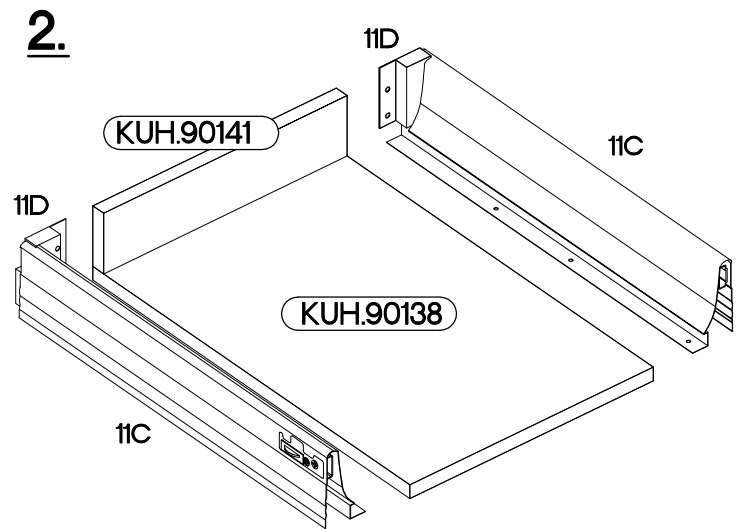

# 80 D 3S BB Premium Box

L=160mm S 3	M4x22mm U 6						
11A 3	11B 2	11C 3	11D 1	11E 6			
11F 4	11G 6	11H 4	+6.3x13mm M3 12	+4.0x16mm P1 12	+3.5x13mm P5 24	+3.0x16mm P11 12	

Ersatzteil Nummer	Dimension
KUH.71034	140x796x16
KUH.71035 x2	283x796x16
KUH.90138 x3	442x692x16
KUH.90141	680x70x16
KUH.90143 x2	680x148x16

**ISM-KUH-01857**

1

11B	11C	11E	11F	11H	P11	P5	11G
2	2	4	4	4	8	16	4

x2

VARIANT HIGH GLOSS

2

					
11D	11C	11E	P11	P5	11G
1	1	2	4	8	2

VARIANT HIGH GLOSS

# 4

	
L=160mm	M4x22mm
S	U
3	6