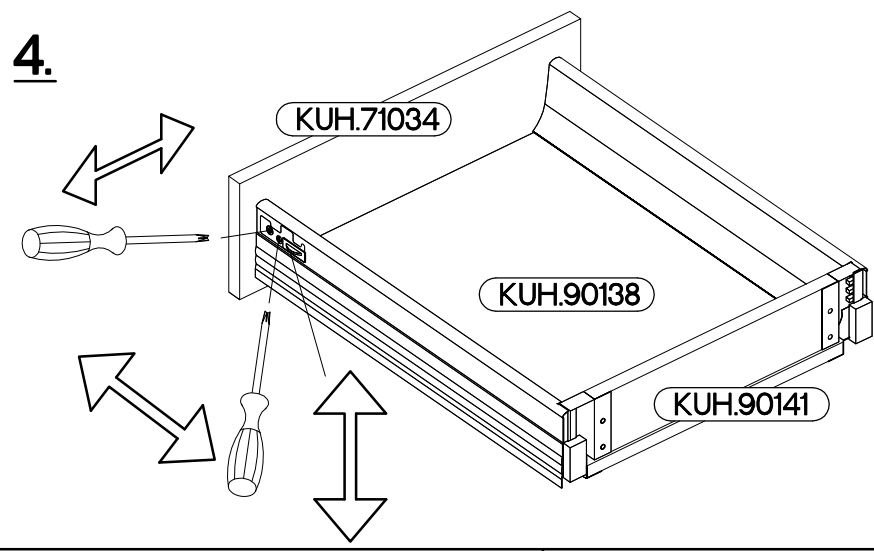

# 80 D 3S BB Premium Box

L=160mm S 3	M4x22mm U 6						
11A 3	11B 2	11C 3	11D 1	11E 6			
11F 4	11G 6	11H 4	+6.3x13mm M3 12	+4.0x16mm P1 12	+3.5x13mm P5 24	+3.0x16mm P11 12	

Ersatzteil Nummer	Dimension
KUH.71034	140x796x16
KUH.71035 x2	283x796x16
KUH.90138 x3	442x692x16
KUH.90141	680x70x16
KUH.90143 x2	680x148x16

**ISM-KUH-01857**

1

11B	11C	11E	11F	11H	P11	P5	11G
2	2	4	4	4	8	16	4

x2

VARIANT HIGH GLOSS

2

					
11D	11C	11E	P11	P5	11G
1	1	2	4	8	2

VARIANT HIGH GLOSS

# 4

	
L=160mm	M4x22mm
S	U
3	6