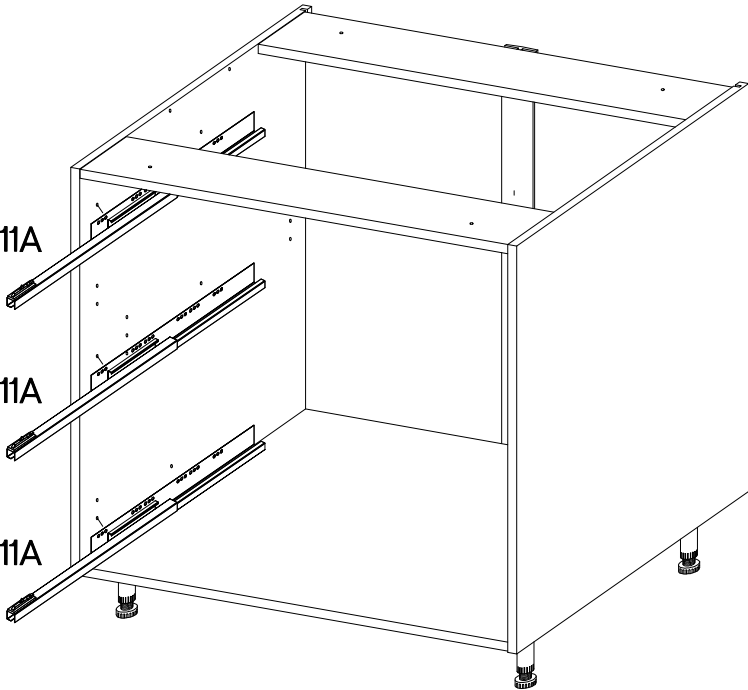

# 80 D 3S BB Premium Box

L=160mm S 3	M4x22mm U 6						
11A 3	11B 2	11C 3	11D 1	11E 6			
11F 4	11G 6	11H 4	+6.3x13mm M3 12	+4.0x16mm P1 12	+3.5x13mm P5 24	+3.0x16mm P11 12	

Ersatzteil Nummer	Dimension
KUH.71034	140x796x16
KUH.71035 x2	283x796x16
KUH.90138 x3	442x692x16
KUH.90141	680x70x16
KUH.90143 x2	680x148x16

# 4

	
L=160mm	M4x22mm
S	U
3	6