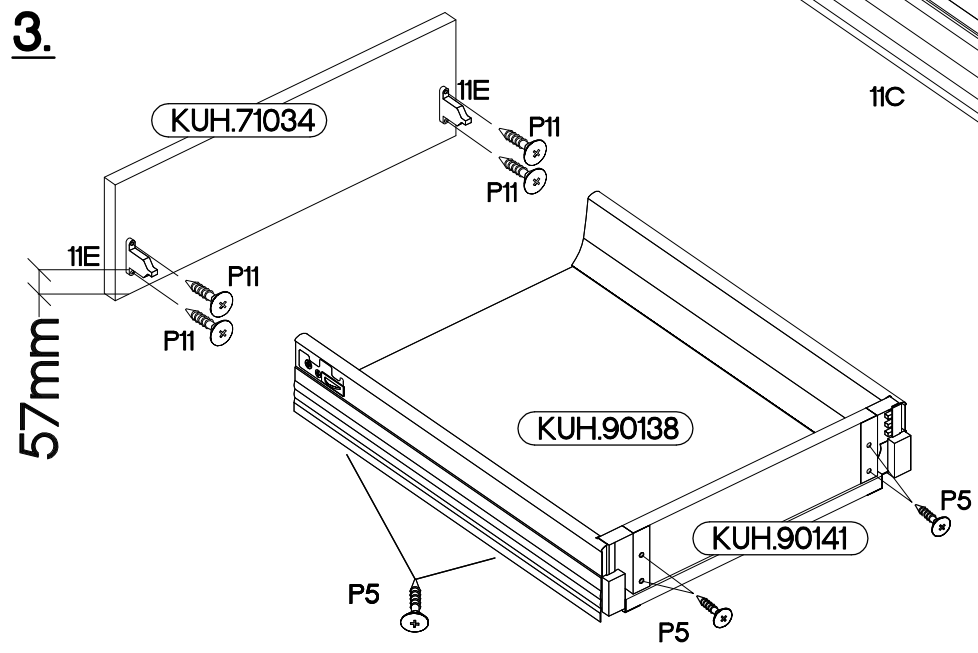

# 80 D 3S BB Premium Box

L=160mm S 3	M4x22mm U 6						
11A 3	11B 2	11C 3	11D 1	11E 6			
11F 4	11G 6	11H 4	+6.3x13mm M3 12	+4.0x16mm P1 12	+3.5x13mm P5 24	+3.0x16mm P11 12	

Ersatzteil Nummer	Dimension
KUH.71034	140x796x16
KUH.71035 x2	283x796x16
KUH.90138 x3	442x692x16
KUH.90141	680x70x16
KUH.90143 x2	680x148x16

**ISM-KUH-01857**

1

11B	11C	11E	11F	11H	P11	P5	11G
2	2	4	4	4	8	16	4

x2

VARIANT HIGH GLOSS

2

					
11D	11C	11E	P11	P5	11G
1	1	2	4	8	2

VARIANT HIGH GLOSS

# 4

	
L=160mm	M4x22mm
S	U
3	6