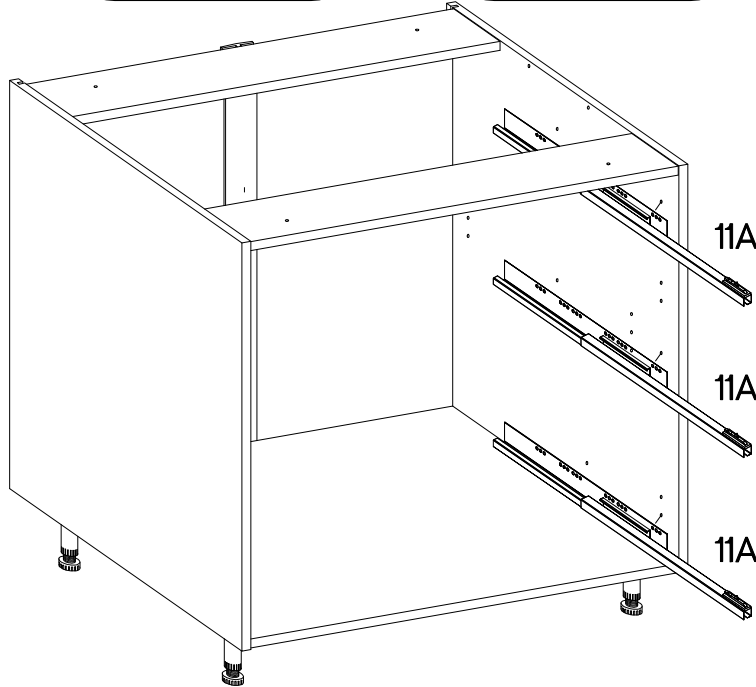

# 80 D 3S BB Premium Box

L=160mm S 3	M4x22mm U 6						
11A 3	11B 2	11C 3	11D 1	11E 6			
11F 4	11G 6	11H 4	+6.3x13mm M3 12	+4.0x16mm P1 12	+3.5x13mm P5 24	+3.0x16mm P11 12	

Ersatzteil Nummer	Dimension
KUH.71034	140x796x16
KUH.71035 x2	283x796x16
KUH.90138 x3	442x692x16
KUH.90141	680x70x16
KUH.90143 x2	680x148x16

# 4

	
L=160mm	M4x22mm
S	U
3	6