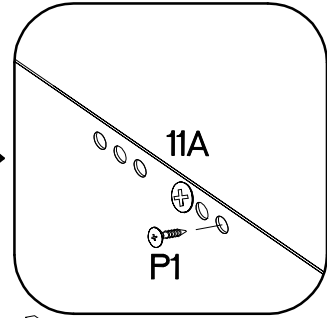

# 80 D 3S BB Premium Box

L=160mm S 3	M4x22mm U 6						
11A 3	11B 2	11C 3	11D 1	11E 6			
11F 4	11G 6	11H 4	+6.3x13mm M3 12	+4.0x16mm P1 12	+3.5x13mm P5 24	+3.0x16mm P11 12	

Ersatzteil Nummer	Dimension
KUH.71034	140x796x16
KUH.71035 x2	283x796x16
KUH.90138 x3	442x692x16
KUH.90141	680x70x16
KUH.90143 x2	680x148x16

**ISM-KUH-01857**

1

11B	11C	11E	11F	11H	P11	P5	11G
2	2	4	4	4	8	16	4

x2

VARIANT HIGH GLOSS

2

					
11D	11C	11E	P11	P5	11G
1	1	2	4	8	2

VARIANT HIGH GLOSS

# 4

	
L=160mm	M4x22mm
S	U
3	6