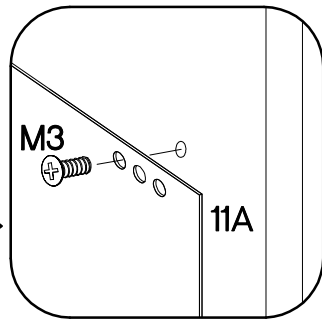

# 80 D 3S BB Premium Box

L=160mm S 3	M4x22mm U 6						
11A 3	11B 2	11C 3	11D 1	11E 6			
11F 4	11G 6	11H 4	+6.3x13mm M3 12	+4.0x16mm P1 12	+3.5x13mm P5 24	+3.0x16mm P11 12	

Ersatzteil Nummer	Dimension
KUH.71034	140x796x16
KUH.71035 x2	283x796x16
KUH.90138 x3	442x692x16
KUH.90141	680x70x16
KUH.90143 x2	680x148x16

**ISM-KUH-01857**

1

11B	11C	11E	11F	11H	P11	P5	11G
2	2	4	4	4	8	16	4

x2

VARIANT HIGH GLOSS

2

					
11D	11C	11E	P11	P5	11G
1	1	2	4	8	2

VARIANT HIGH GLOSS

# 4

	
L=160mm	M4x22mm
S	U
3	6