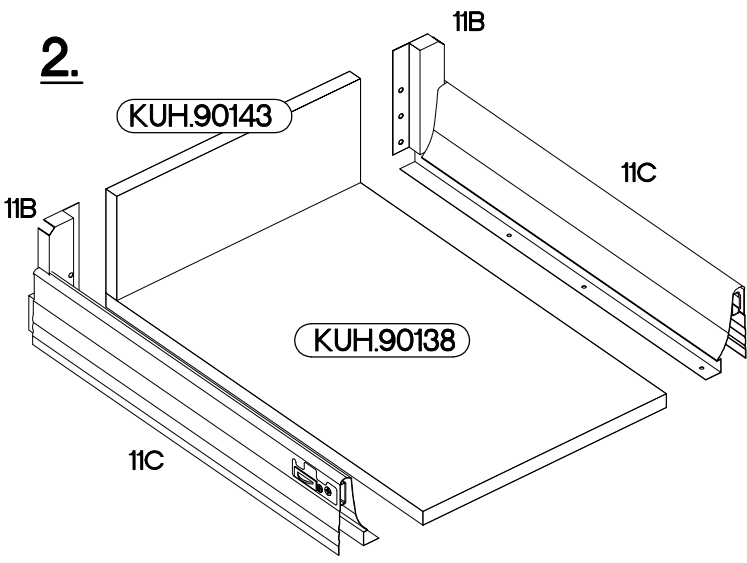

# 80 D 3S BB Premium Box

L=160mm S 3	M4x22mm U 6						
11A 3	11B 2	11C 3	11D 1	11E 6			
11F 4	11G 6	11H 4	+6.3x13mm M3 12	+4.0x16mm P1 12	+3.5x13mm P5 24	+3.0x16mm P11 12	

Ersatzteil Nummer	Dimension
KUH.71034	140x796x16
KUH.71035 x2	283x796x16
KUH.90138 x3	442x692x16
KUH.90141	680x70x16
KUH.90143 x2	680x148x16

**ISM-KUH-01857**

1

11B	11C	11E	11F	11H	P11	P5	11G
2	2	4	4	4	8	16	4

x2

VARIANT HIGH GLOSS

2

					
11D	11C	11E	P11	P5	11G
1	1	2	4	8	2

VARIANT HIGH GLOSS

# 4

	
L=160mm	M4x22mm
S	U
3	6