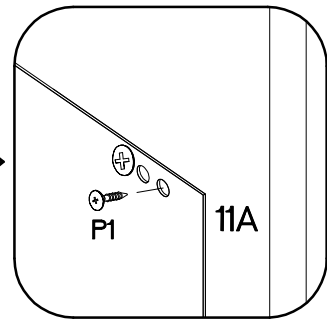

# 80 D 3S BB Premium Box

L=160mm S 3	M4x22mm U 6						
11A 3	11B 2	11C 3	11D 1	11E 6			
11F 4	11G 6	11H 4	+6.3x13mm M3 12	+4.0x16mm P1 12	+3.5x13mm P5 24	+3.0x16mm P11 12	

Ersatzteil Nummer	Dimension
KUH.71034	140x796x16
KUH.71035 x2	283x796x16
KUH.90138 x3	442x692x16
KUH.90141	680x70x16
KUH.90143 x2	680x148x16

**ISM-KUH-01857**

1

11B	11C	11E	11F	11H	P11	P5	11G
2	2	4	4	4	8	16	4

x2

VARIANT HIGH GLOSS

2

					
11D	11C	11E	P11	P5	11G
1	1	2	4	8	2

VARIANT HIGH GLOSS

# 4

	
L=160mm	M4x22mm
S	U
3	6