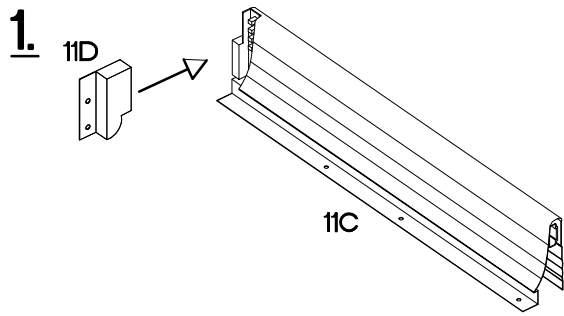

# 80 D 3S BB Premium Box

L=160mm S 3	M4x22mm U 6						
11A 3	11B 2	11C 3	11D 1	11E 6			
11F 4	11G 6	11H 4	+6.3x13mm M3 12	+4.0x16mm P1 12	+3.5x13mm P5 24	+3.0x16mm P11 12	

Ersatzteil Nummer	Dimension
KUH.71034	140x796x16
KUH.71035 x2	283x796x16
KUH.90138 x3	442x692x16
KUH.90141	680x70x16
KUH.90143 x2	680x148x16

**ISM-KUH-01857**

1

11B	11C	11E	11F	11H	P11	P5	11G
2	2	4	4	4	8	16	4

x2

VARIANT HIGH GLOSS

2

					
11D	11C	11E	P11	P5	11G
1	1	2	4	8	2

VARIANT HIGH GLOSS

# 4

	
L=160mm	M4x22mm
S	U
3	6