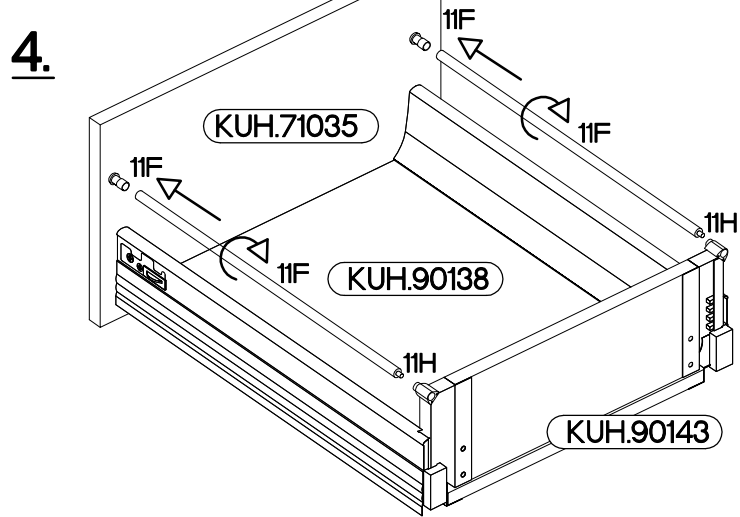

# 80 D 3S BB Premium Box

L=160mm S 3	M4x22mm U 6						
11A 3	11B 2	11C 3	11D 1	11E 6			
11F 4	11G 6	11H 4	+6.3x13mm M3 12	+4.0x16mm P1 12	+3.5x13mm P5 24	+3.0x16mm P11 12	

Ersatzteil Nummer	Dimension
KUH.71034	140x796x16
KUH.71035 x2	283x796x16
KUH.90138 x3	442x692x16
KUH.90141	680x70x16
KUH.90143 x2	680x148x16

**ISM-KUH-01857**

1

11B	11C	11E	11F	11H	P11	P5	11G
2	2	4	4	4	8	16	4

x2

VARIANT HIGH GLOSS

2

					
11D	11C	11E	P11	P5	11G
1	1	2	4	8	2

VARIANT HIGH GLOSS

# 4

	
L=160mm	M4x22mm
S	U
3	6