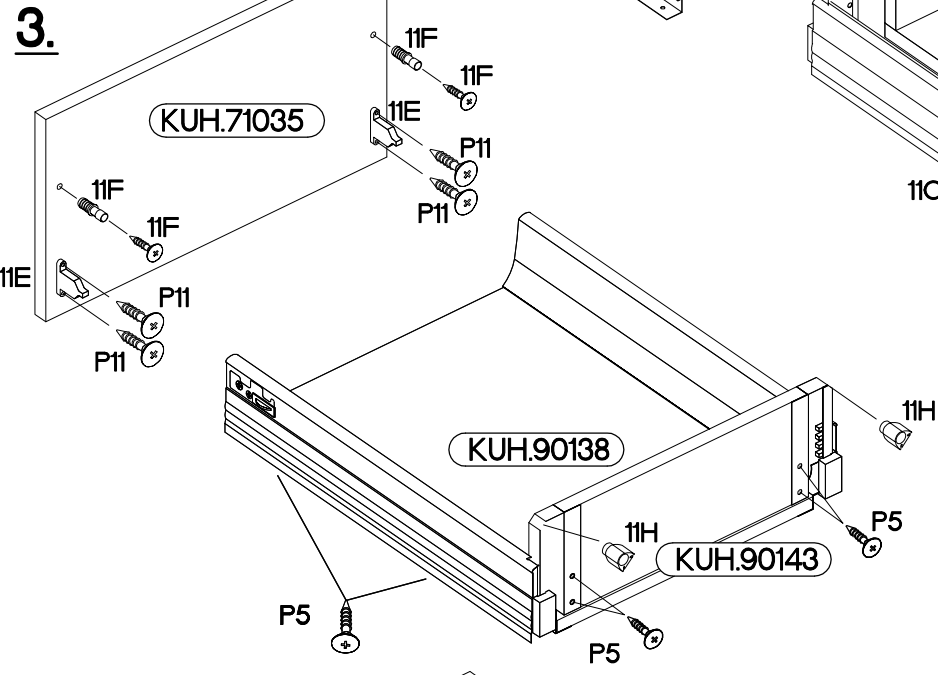

# 80 D 3S BB Premium Box

L=160mm S 3	M4x22mm U 6						
11A 3	11B 2	11C 3	11D 1	11E 6			
11F 4	11G 6	11H 4	+6.3x13mm M3 12	+4.0x16mm P1 12	+3.5x13mm P5 24	+3.0x16mm P11 12	

Ersatzteil Nummer	Dimension
KUH.71034	140x796x16
KUH.71035 x2	283x796x16
KUH.90138 x3	442x692x16
KUH.90141	680x70x16
KUH.90143 x2	680x148x16

**ISM-KUH-01857**

1

11B	11C	11E	11F	11H	P11	P5	11G
2	2	4	4	4	8	16	4

x2

VARIANT HIGH GLOSS

2

					
11D	11C	11E	P11	P5	11G
1	1	2	4	8	2

VARIANT HIGH GLOSS

# 4

	
L=160mm	M4x22mm
S	U
3	6